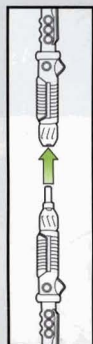

G.I. JOE

SIGMA 6™ NINJA COMMANDO

CODE NAME: SNAKE EYES®

⚠ WARNING:

CHOKING HAZARD-Small parts.
Not for children under 3 years.

AGES 5+

82290/82261 Asst.

SIGMA 6

SUCTION CUP CLIMBERS >>>

Attach suction cups to figure's hands and move figure along the surface with the suction cups.

^ ^ SWORDS & DAGGER

Attach in different combinations.

^ ^ ACCESSORIES

Gear up SNAKE EYES® for a mission with the visual data system, telescopic headgear, enviro-hazard mask and CyberCom link.

<<<

WHIP-STAR

*Twist knob to deploy blades.

*To use, attach figure to zipline bar. Hold whip-star end and slide figure down string.

*Magnet attaches to metal surfaces.

*Wind string around whip-star.

P/N 6491220000