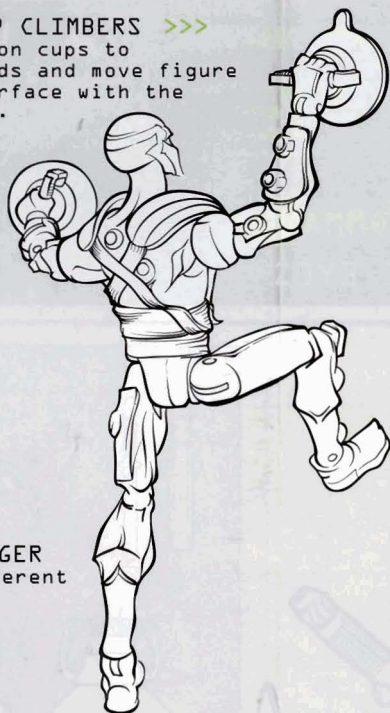

G.I. JOE

SIGMA 6™ NINJA COMMANDO

CODE NAME: SNAKE EYES®

⚠ WARNING:

CHOKING HAZARD-Small parts.
Not for children under 3 years.

AGES 5+

82290/82261 Asst.

SIGMA 6

SUCTION CUP CLIMBERS >>>

Attach suction cups to figure's hands and move figure along the surface with the suction cups.

^ ^ SWORDS & DAGGER

Attach in different combinations.

^ ^ ACCESSORIES

Gear up SNAKE EYES® for a mission with the visual data system, telescopic headgear, enviro-hazard mask and CyberCom link.

<<<

WHIP-STAR

*Twist knob to deploy blades.

*To use, attach figure to zipline bar. Hold whip-star end and slide figure down string.

*Magnet attaches to metal surfaces.

*Wind string around whip-star.

P/N 6491220000